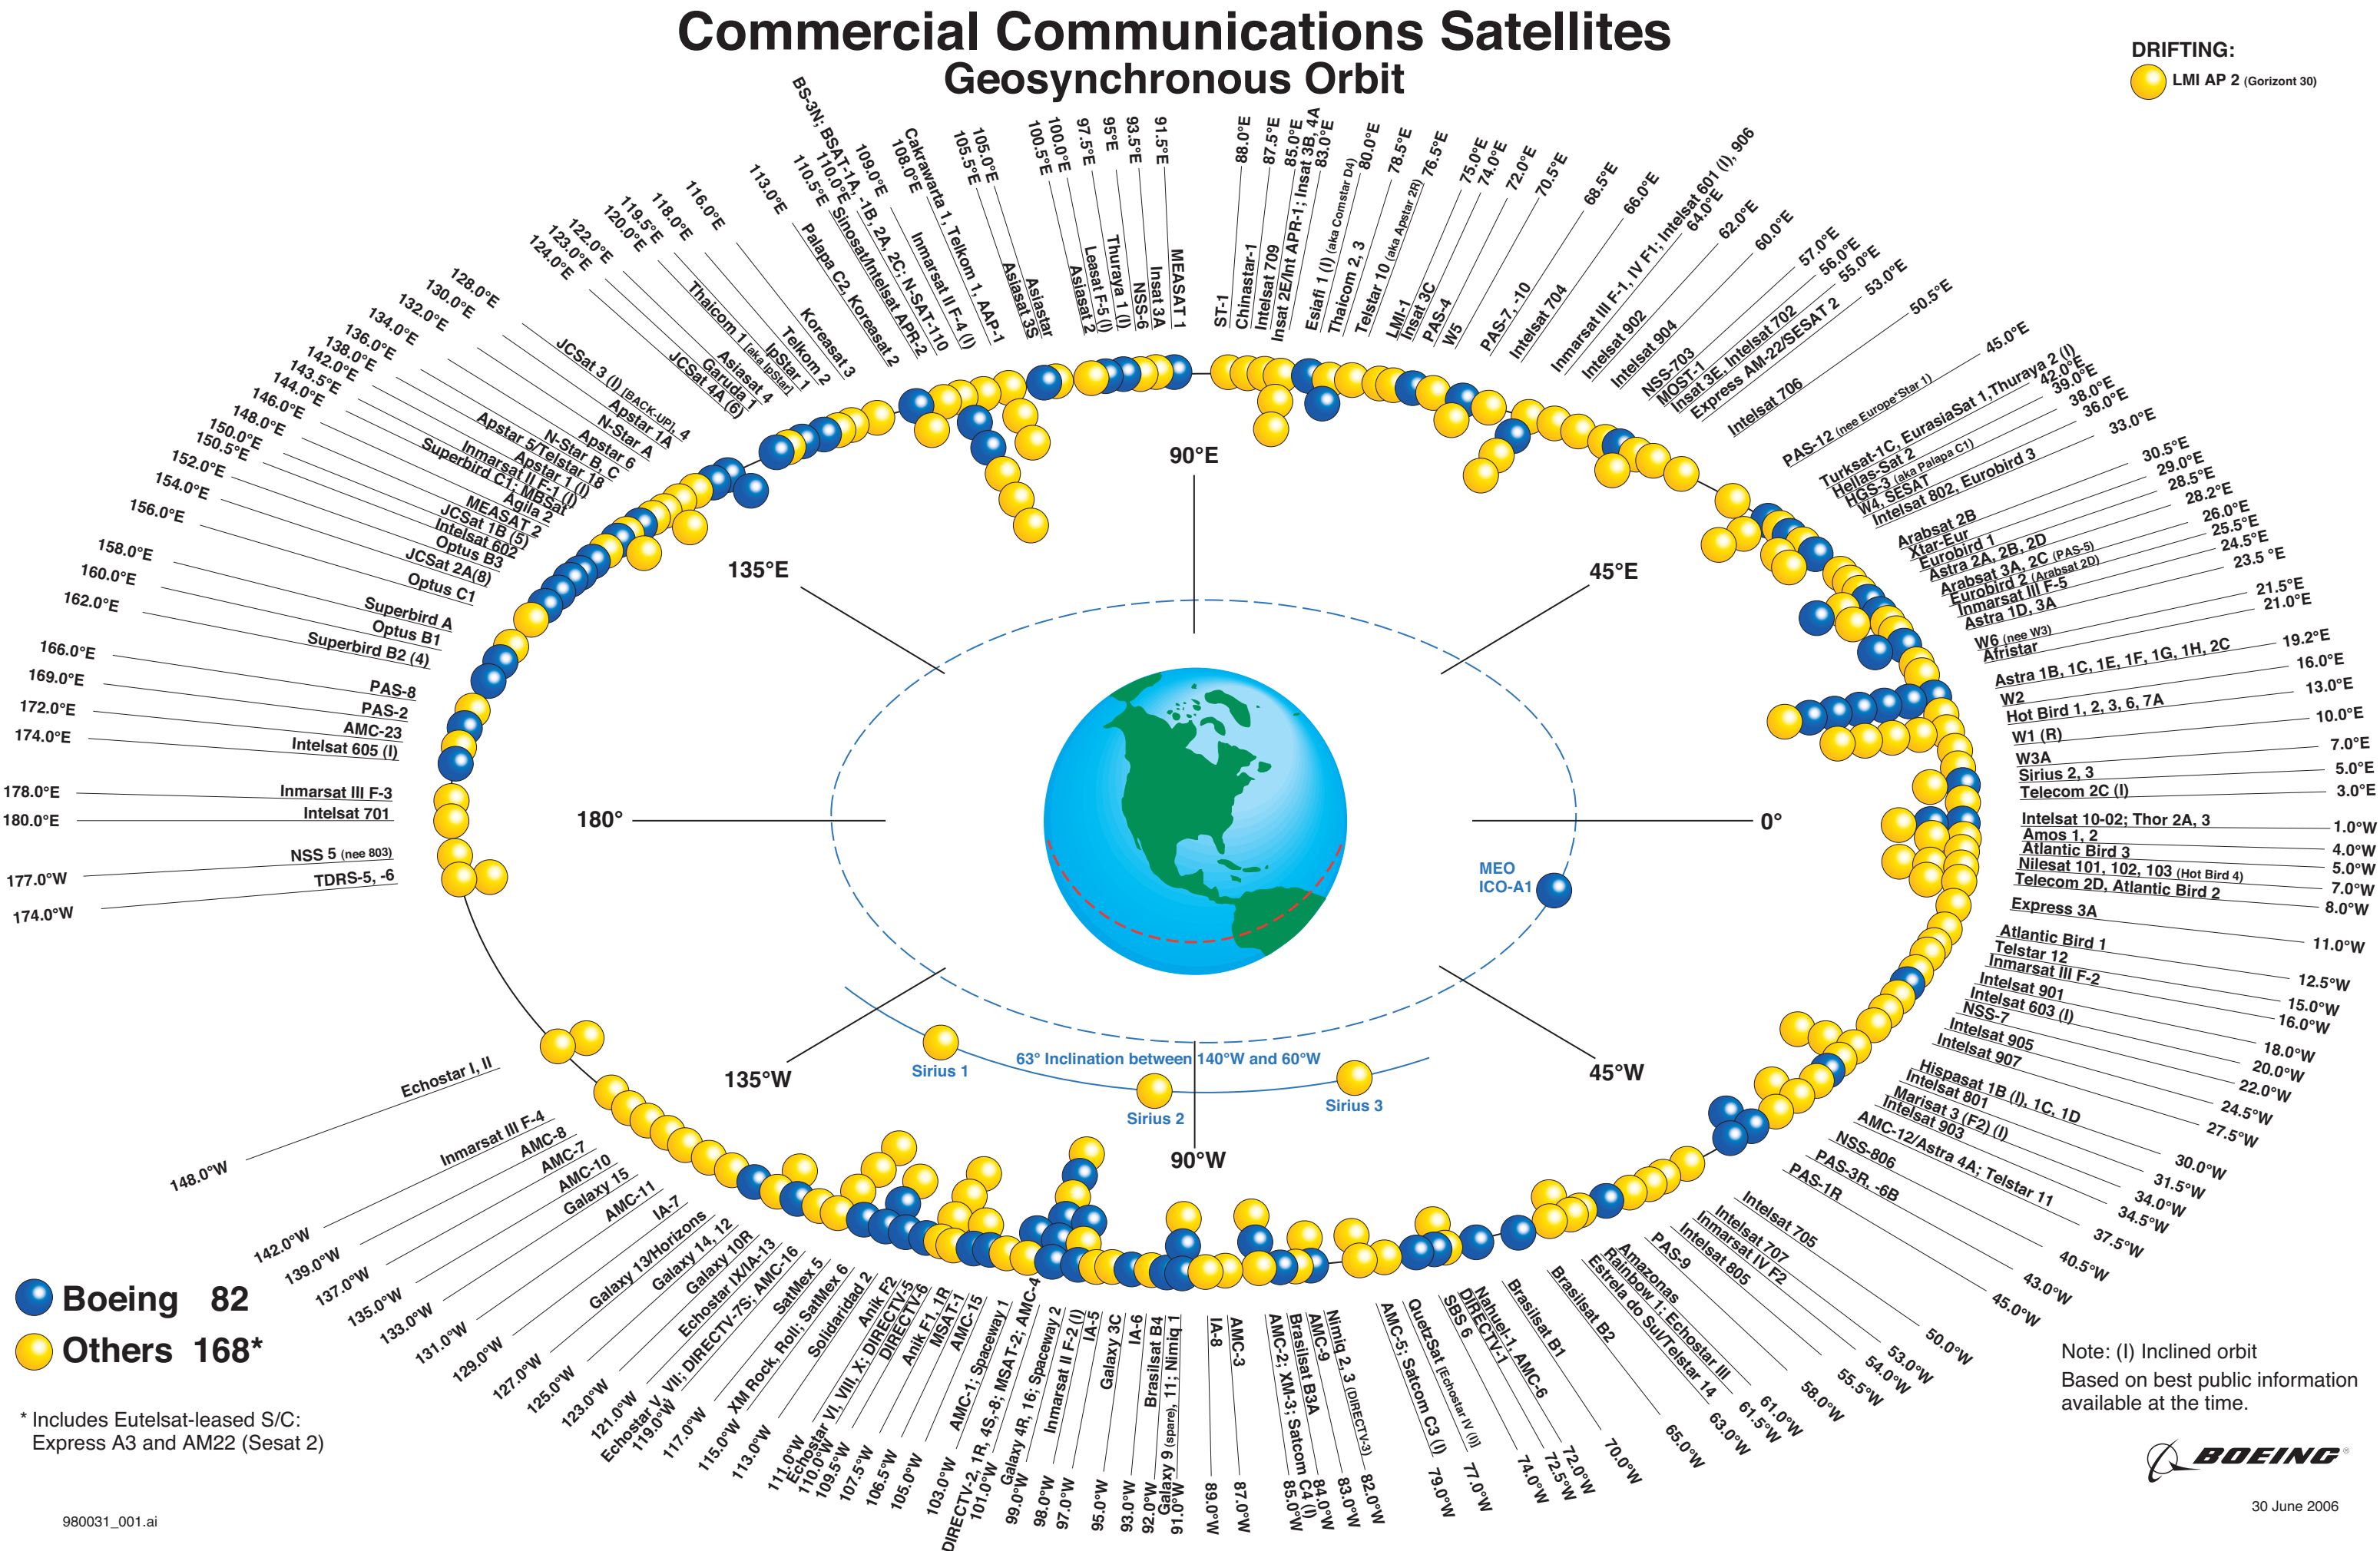

Commercial Communications Satellites Geosynchronous Orbit

DRIFTING:
 LMI AP 2 (Gorizont 30)

* Includes Eutelsat-leased S/C:
 Express A3 and AM22 (Sesat 2)